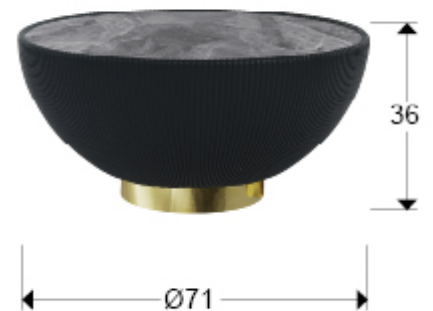

## Candy

Side tables

745512

Round coffee table, upholstered in black pleated leatherette, metal base in brass-finished and top in dark grey marble-effect sintered stone.

### GENERAL INFORMATION

EAN Code: 8435435337186  
Type: Side tables  
Collection: Candy

### SIZES

Sizes:  $\varnothing$  72.0  $\uparrow$  36.0 cm  
Weight: 15.1 Kg

### SIZES WITH PACKAGING

Weight: 18.0 Kg  
Volume: 0.2430m<sup>3</sup>  
Sizes:  $\leftrightarrow$  77.0  $\downarrow$  41.0  $\nearrow$  77.0 cm