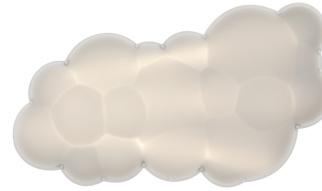

NUVOLA WALL CEILING MINOR

Mario Bellini

Mario Bellini designed Nuvola in 1974 for 'Pianeta Ufficio'. A metaphysical collection of strong visual impact, made in rotational moulding for a 360° light diffusion.

NUM LWW 31

Structure

white

PACKAGE

Package 01

Dimension: 110x66x51 cm / Gross weight: 5,5 kg

Certificazioni

LED H14