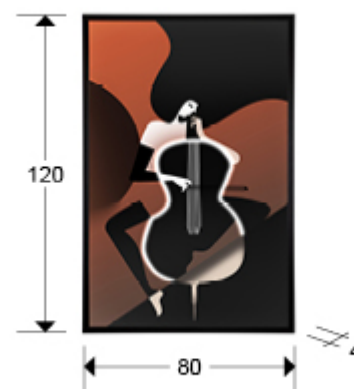

Violonchelo

708197

Recommended product

Paintings with Light

Abstract lady with cello, composition with decorative led light strip. Printed canvas, glued on board and framed in black

Connection box on the back of the canvas. It does not include plug.

GENERAL INFORMATION

Catalogue: M43 Decoracion, espejos y mob
Page: 24
EAN Code: 8435435340346
Type: Paintings with Light
Collection: Violonchelo

SIZES

Sizes: ↔ 80.0 ↓ 120.0 ↗ 4.0 cm
Weight: 5.0 Kg

SIZES WITH PACKAGING

Weight: 7.4 Kg
Volume: 0.0980m³
Sizes: ↔ 86.0 ↓ 127.0 ↗ 9.0 cm

ADDITIONAL INFORMATION

Material: Canvas, MDF
Finish: Printed, black