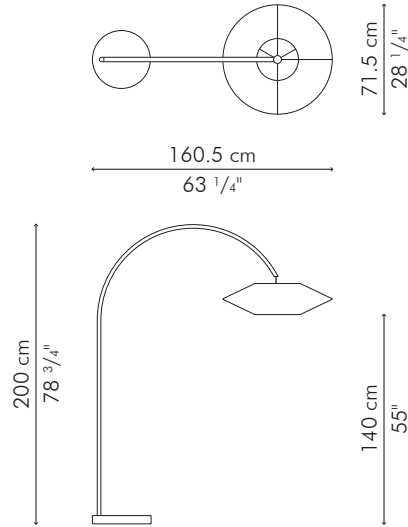

ARC LAMP, small

 18.55 kg / 41 lbs

 22.75 kg / 50 lbs

 0.400 m³

1 x 100 watts

Portable pre-wired lamp

E26 / E27

110V 60Hz / 230V 50Hz

INDOOR Buri (palm leaf spines), abaca, steel, handmade paper, Mylar

Brown

LFKI-B-2878

ARC LAMP, large

 29.20 kg / 64 lbs

 33.90 kg / 75 lbs

 0.225 m³

1 x 100 watts