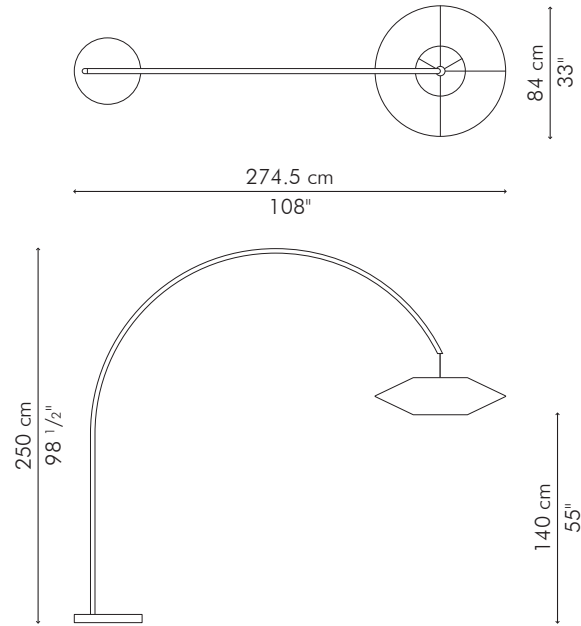

ARC LAMP, small

 18.55 kg / 41 lbs

 22.75 kg / 50 lbs

 0.400 m³

1 x 100 watts

Portable pre-wired lamp

E26 / E27

110V 60Hz / 230V 50Hz

INDOOR Buri (palm leaf spines), abaca, steel, handmade paper, Mylar

Brown

LFKI-B-2878

ARC LAMP, large

 29.20 kg / 64 lbs

 33.90 kg / 75 lbs

 0.225 m³

1 x 100 watts