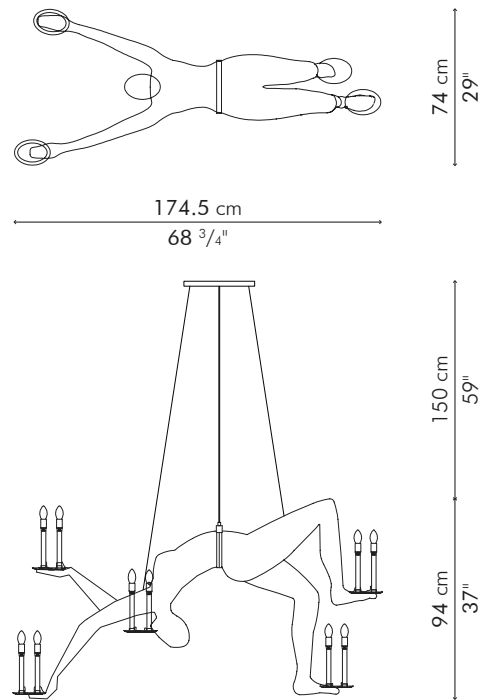

### INDOOR

 9.5 kg / 21 lbs

 40 kg / 88 lbs

 0.38 m<sup>3</sup>

10 x 40 watts

Surface mounted pre-wired lamp  
E12 / E14  
110V 60Hz / 230V 50Hz

### INDOOR steel, brass

LHLB-CP-6837A

Copper