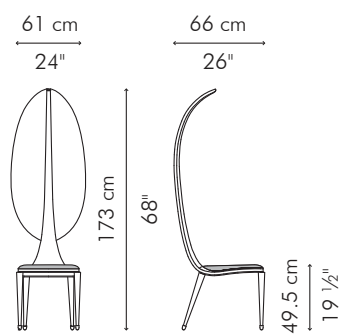

ZAZA
KENETHCOBONPUE

SIDE CHAIR

🏠 steel, fiber glass, microfiber

SIDE CHAIR

INDOOR

 11 kg / 24 lbs

 45 kg / 99 lbs

 1.14 m³