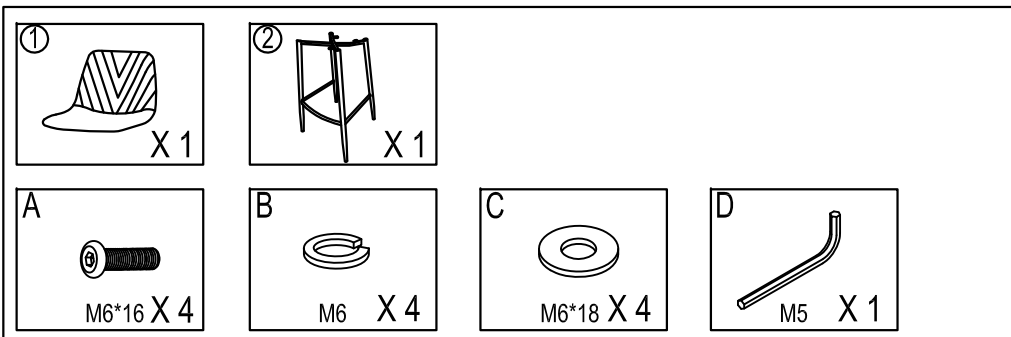

ASSEMBLY INSTRUCTIONS

DINING CHAIR MODEL# : UDC9138

1